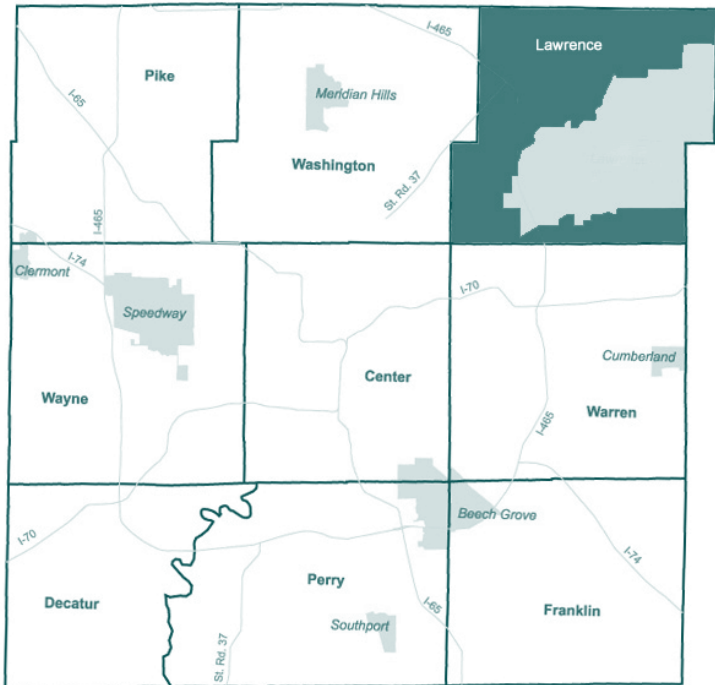

FISCHER

& ASSOCIATES
REAL ESTATE

Marion County Townships

Eight Rental Home Investment Package

Package Price
\$507,790

Cap Rate
9

Lawrence Township
Marion County
Indianapolis, IN

Call Fischer in Fishers!

9462 Corried Drive

8441 Athens Court

Eight Rental Home Investment Package

3832 Parliament Lane

3937 Marietta Court

Eight Rental Home Investment Package

3448 N. Leland Avenue

4065 Aspen Way

Eight Rental Home Investment Package

Location Overview